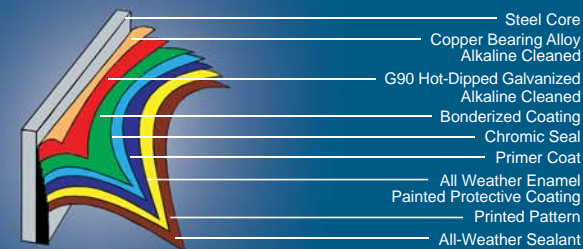

POOL WALL LAYERS OF TREATMENT:

Swim'n Play, Inc.
Makers of Fine Above Ground Pools®

313 Regina Avenue, Rahway, NJ 07065-4891
Phone: (732) 574-1500 • Fax: (732) 574-1551
www.swimnplay.com • email: info@swimnplay.com

Swim'n Play Authorized Dealer: _____