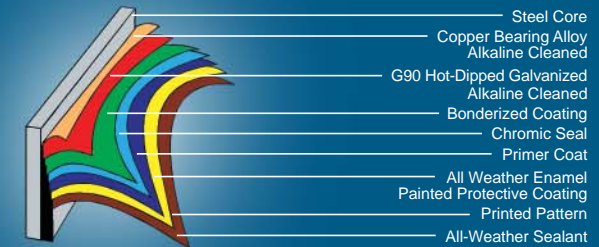

POOL WALL LAYERS OF TREATMENT:

Give yourself and your family the quality time you deserve. With the Quest pool in your backyard you can enjoy the fun and the freedom to use it anytime day or night.

**WARNING! POOLS ARE NOT DESIGNED FOR DIVING OR JUMPING!
ADULT SUPERVISION REQUIRED!**

www.swimnplay.com

15 Year
Limited
Warranty
First 2 seasons
no charge for parts

Manufacturer reserves the right to alter specifications without notice. All pool sizes are approximate.

Authorized Dealer: