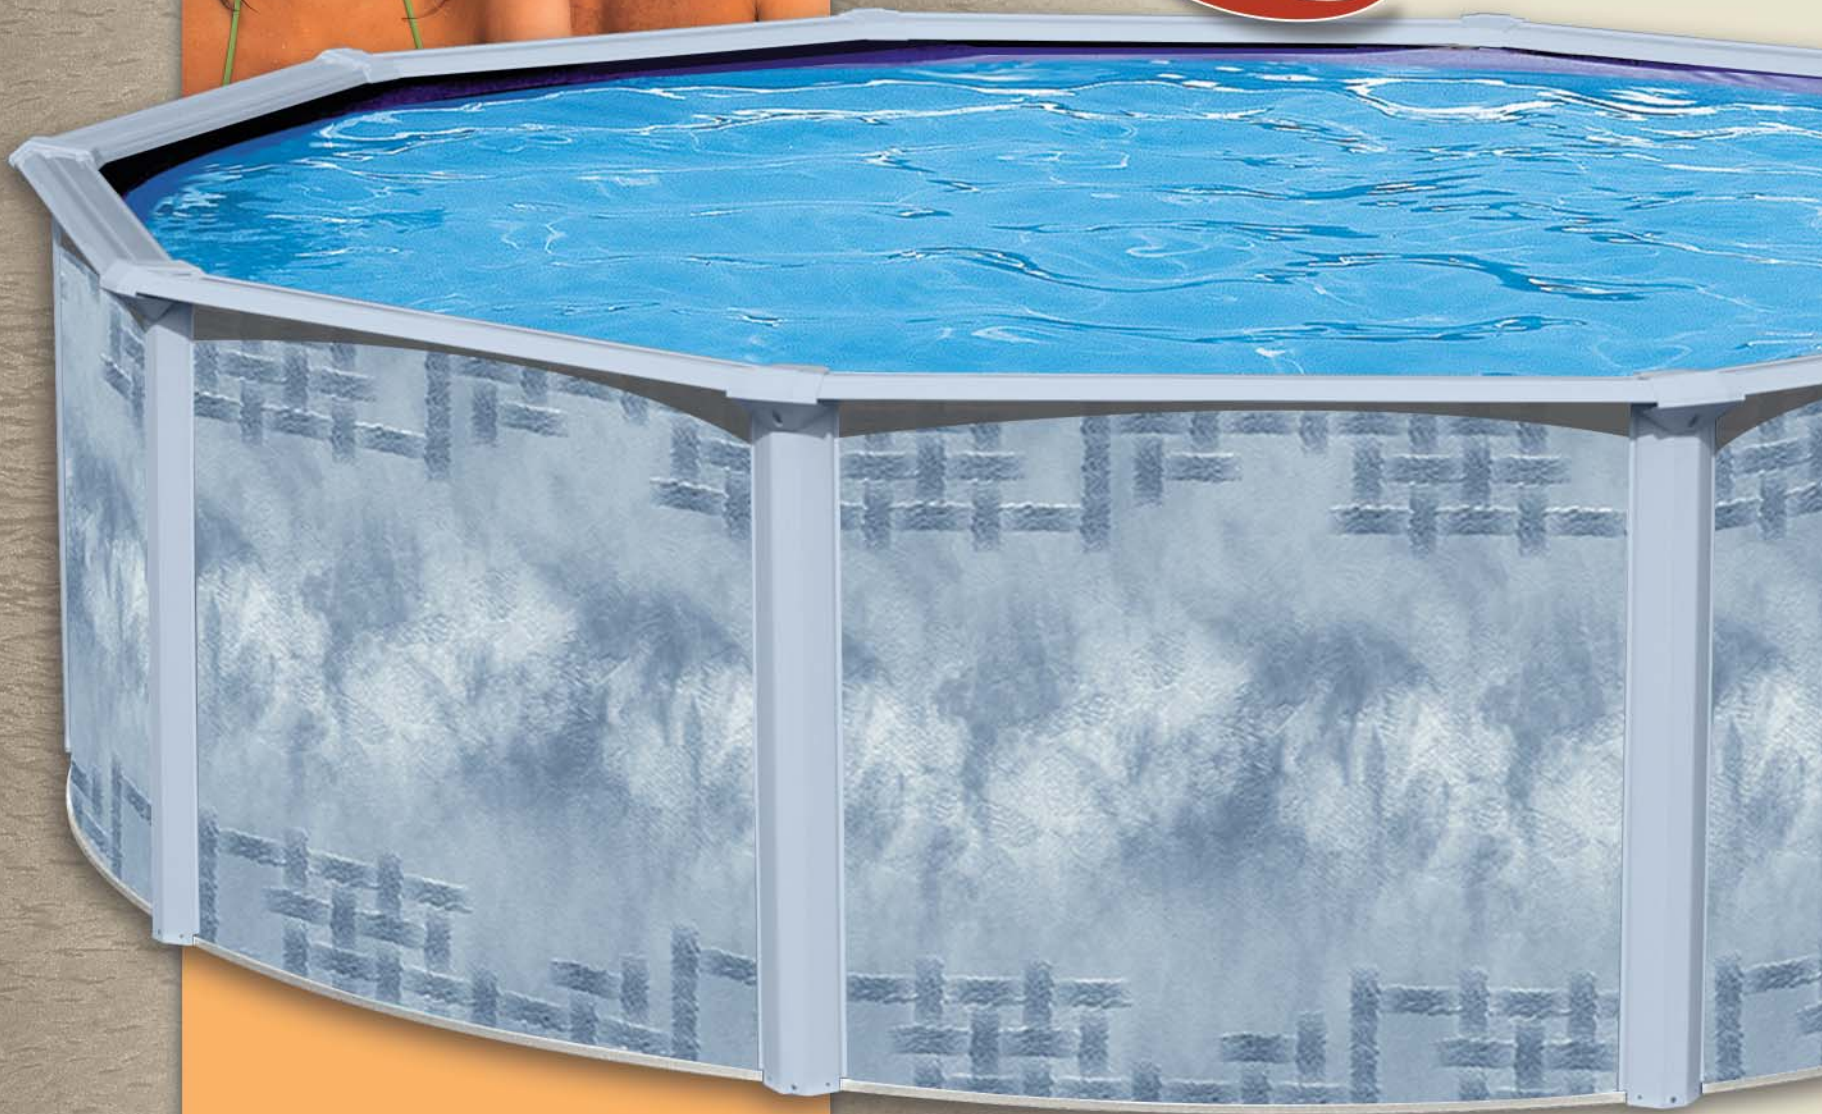

*Set the mood of a pleasant day on
the beach right in your backyard.*

Quest